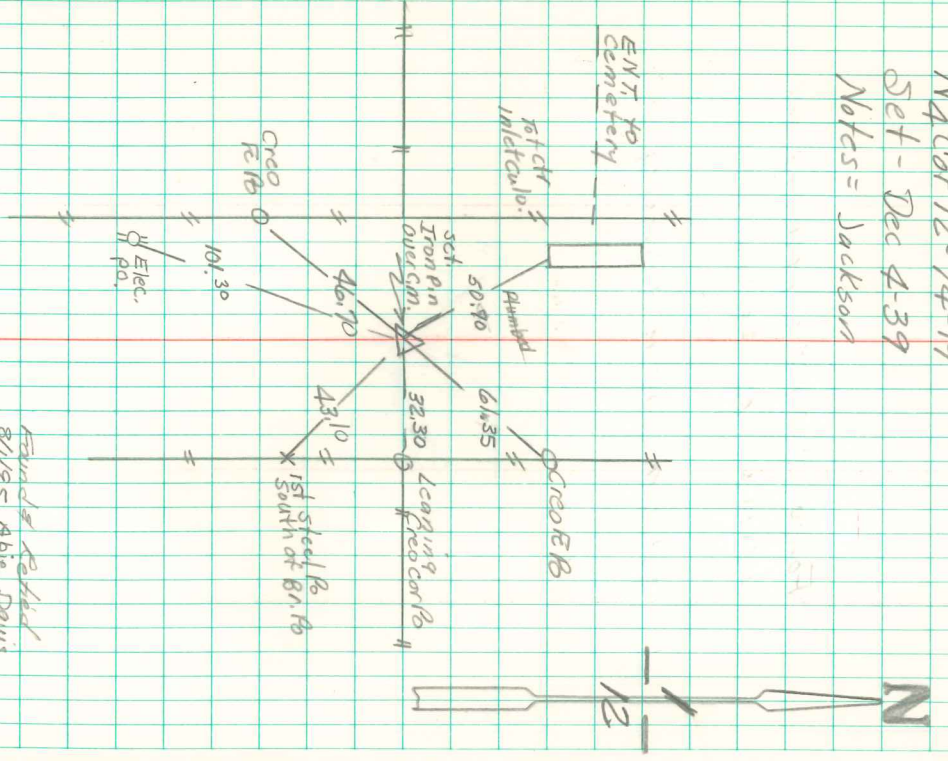

N¹/₄ Cor 12-74-19
Set - Dec 4-39
Notes = Jackson

Found 6'x6" X12" Rock Crocker
Broken pop bottle

set CM, on top Crocker & Bottle

Rock on South side CM