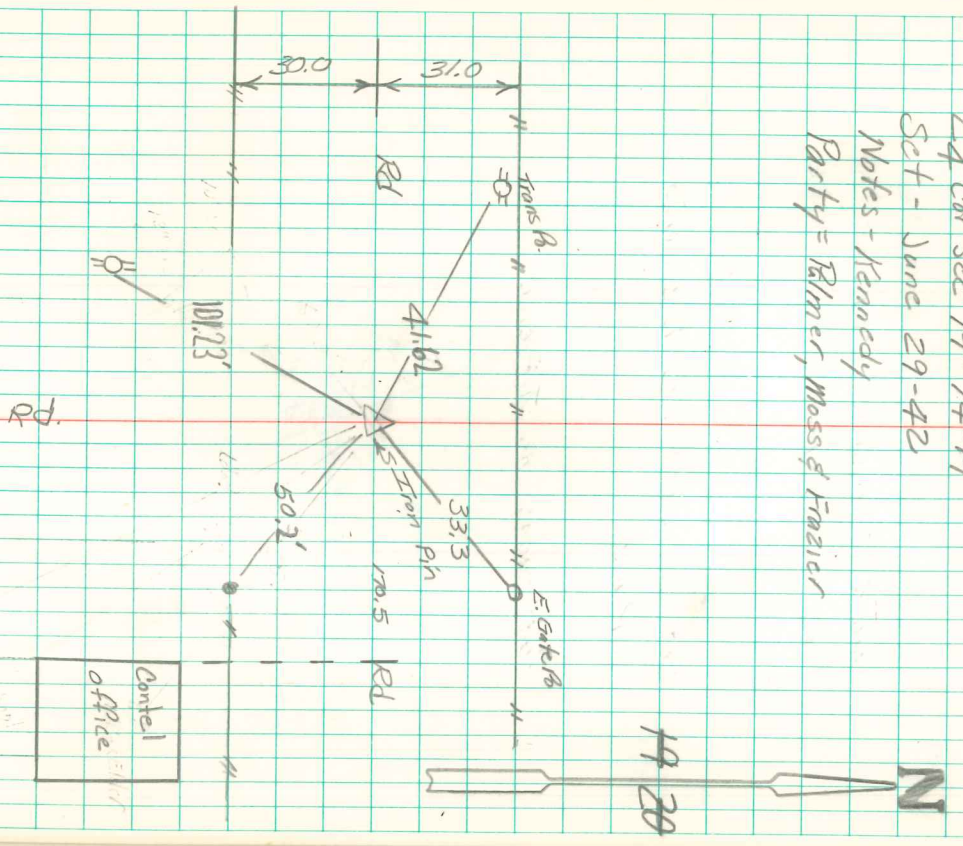

E4 Cr sec 19-74-19  
 Set - June 29-42  
 Notes - Kennedy  
 Party = Palmer, Moss & Francis

Found & Redited  
 July 7 1988  
 Pagon & Quirk  
 Mike Davis 4/29/98  
 Michael Copnell 11/21/00

Found Sandstone 10"x10"x2"  
 over 2-2" Q Tile  
 Set c.m. over 1-2" TTB lowered  
 in Place.

Part stone on top of c.m.