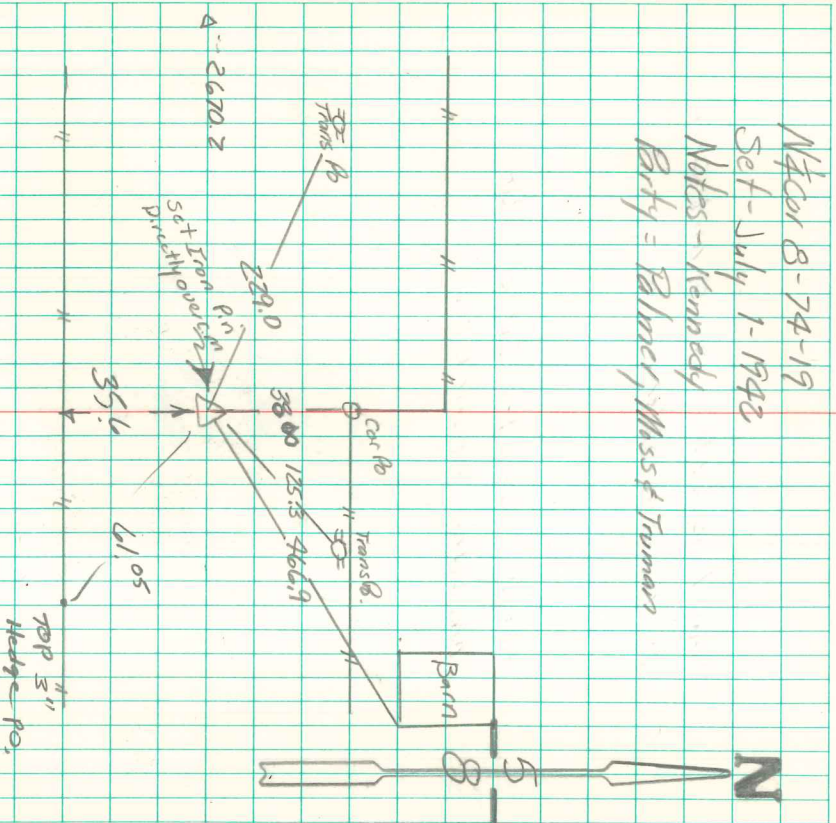

Dug hole center of road 3'x3'x2' deep
 Found sandstone over some broken
 pieces of crockery
 Set c.m. over 1-2" Δ tile standing
 on end. Put some pieces of broken
 sandstone around c.m.

NACor 8-74-19
 Set - July 1-1942
 Notes - Kennedy
 Party = Palmer, Mass & Truman