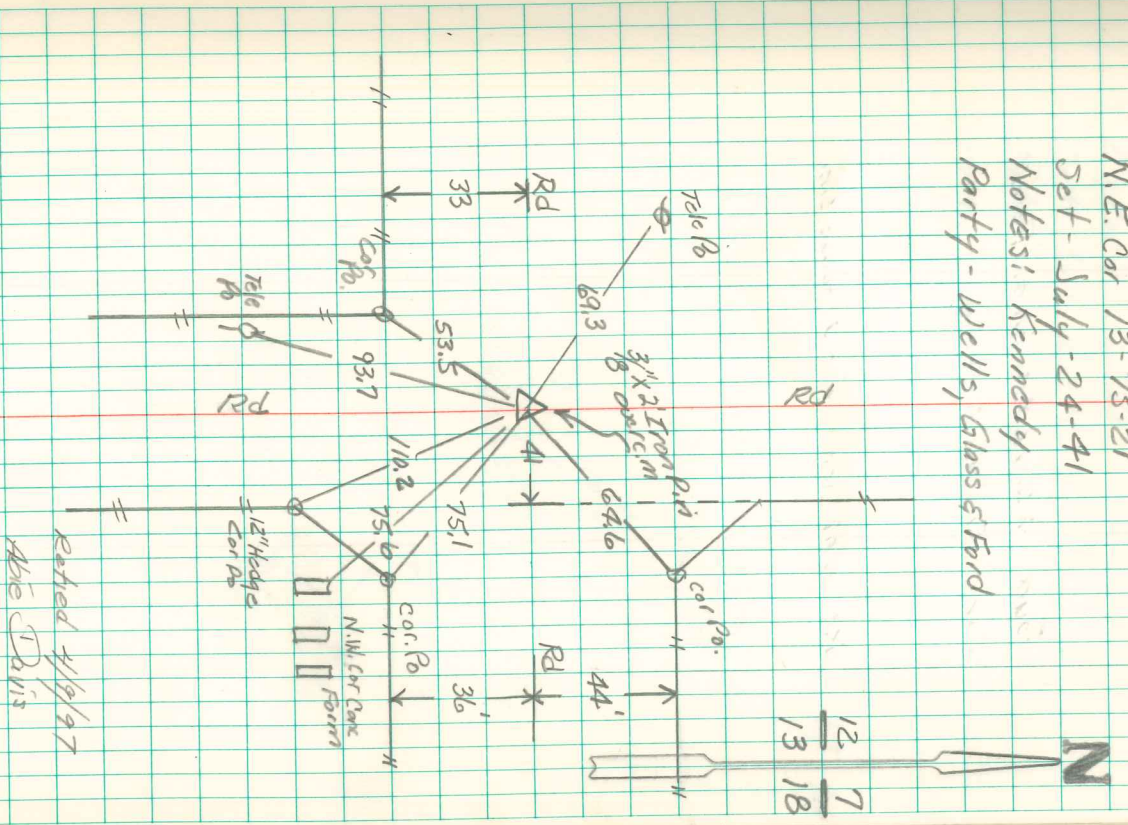

Found a chunk of conc. & 1-2" round tile

Set c.m. over the 2" round tile lowered in place.

Chunk of conc. over top c.m.

N.E. Cor 13-75-21  
 Set - July - 24-41  
 Notes: Kennedy  
 Party - Wells, Glass & Ford