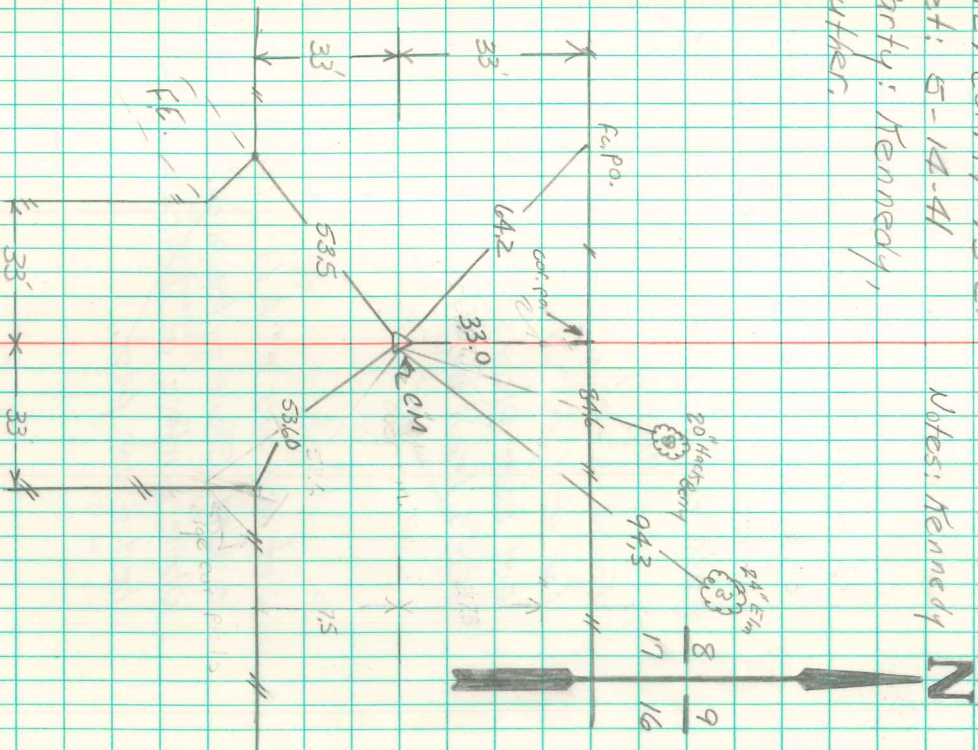

Found 1-4" tile filled with  
 concrete with buggy hub in center  
 tile over stone over 2-2" 2 tile  
 (Watkins tile), Right where west Mon.

Left bottom tile in place,  
 Set mon. over tile, Top Mon.,  
 10" under surface, 4" tile on  
 east side mon. at base, Stone on  
 top Mon.

N.E. Con. 17-25-21  
 Set: 5-14-41  
 Party: Kennedy,  
 Luther.

Notes: Kennedy

Found & Retired  
 2/18/92 Abie Davis