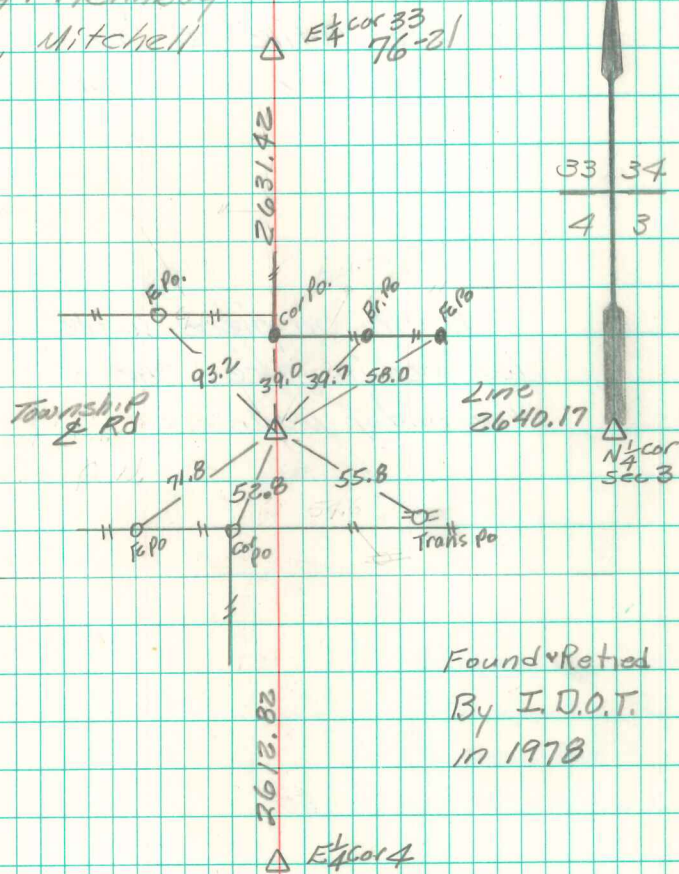

Found sandstone broke in pieces, one piece 12"x7"x5" over $\frac{1}{4}$ "x $\frac{1}{4}$ "x21" long flat iron. Right where we set mon.

Set Mon., top mon. 15" under top surface. Pieces of rock around mon. at base, one piece of stone on top C.M. Iron on North Side Mon. at top. Struck rock bottom in hole.

NE Cor. 4-75-21
Set 11-6-40
Party: Kennedy
Shore, Mitchell

NOTES: Kennedy **N**

Found & Retied
By I.D.O.T.
in 1978