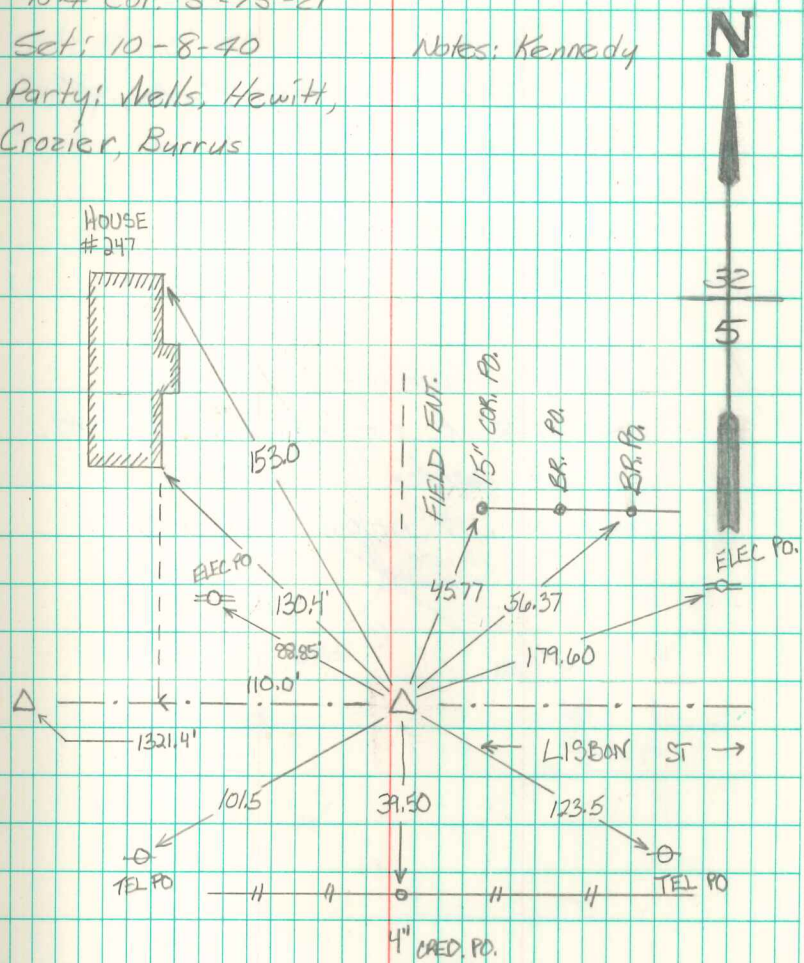

Found lime rock 10"-6"-4"
Right where we set mon.

Set Mon. Over 2" - A tile
Standing on end. Stone on top
Mon.

N^{1/4} Cor. 5-75-21
Set: 10-8-40
Party: Wells, Hewitt,
Crozier, Burrus

Notes: Kennedy

FOUND I.P. OVER C.M.
5-6-10
ABIE C. DAVIS #5594