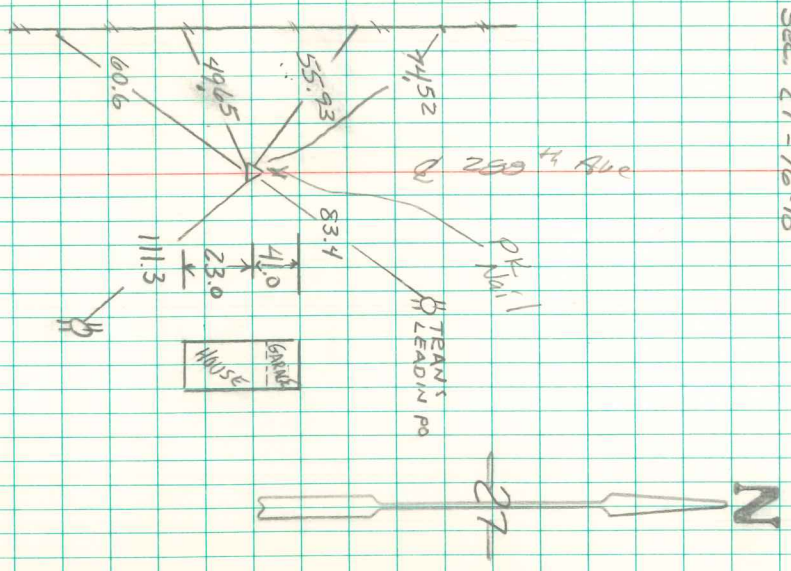

S 1/4 cor NE 1/4 Sec. 27 - 76-18

Set by GARDEN ENG,
 TIES GOOD 6/19/86
 Brun Norrisy " " 12/20/02