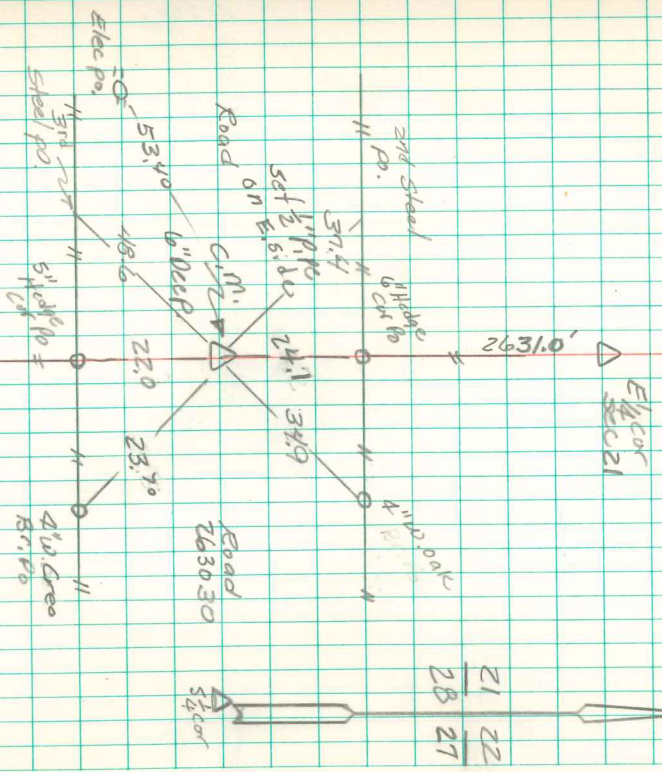

N.E. 1/4 sec. 28-76-18

Set —
Notes: Kennedy —

21	22
28	27

Found & Ref'd

Nov. 22-1977

L. Mufson & M. Roole

TRAS OK 8/16/82

" " 5/22/87