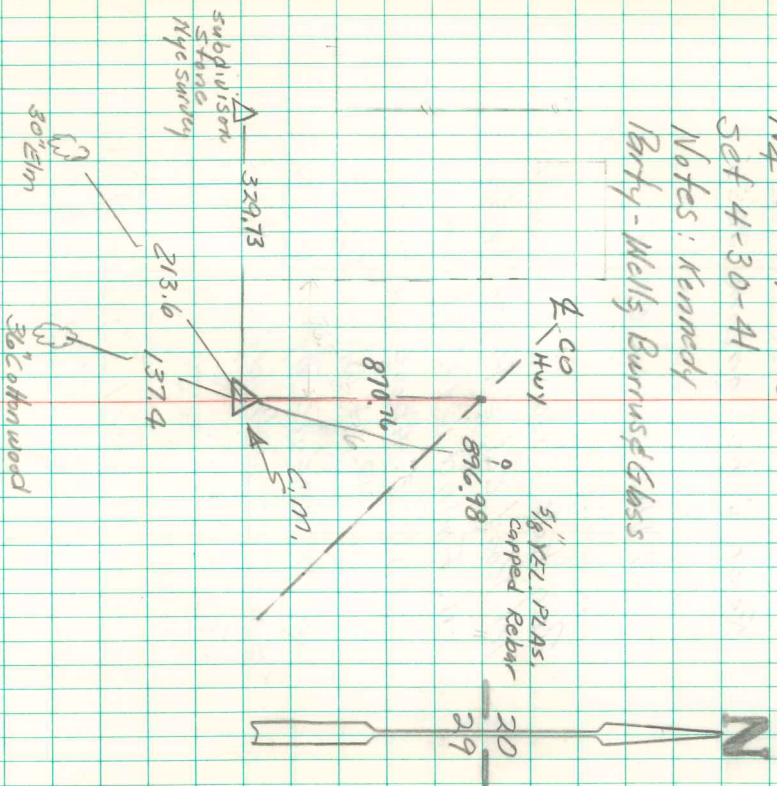

Found Lime Rock 18" x 12" x 6"

Set C.M. over some Broken
Crockery

Put Lime Rock on top C.M.

NE Cor 29-76-18

Set 4-30-41

Notes: Kennedy

Barty - Wells, Burruss & Glass

Found 6"x8"x16" Limestone w/ drill hole
in center painted red 5/8" yel capped
rebar on E. side