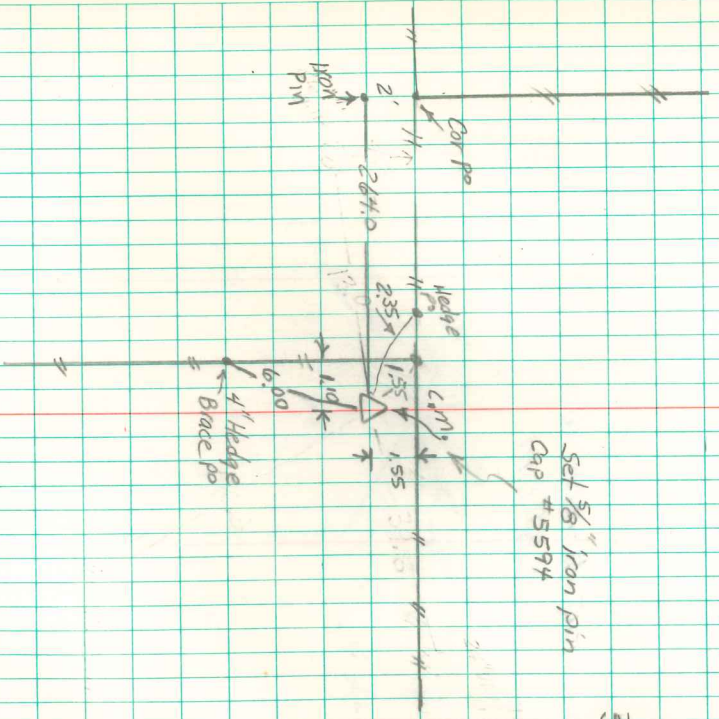

E 1/4 Cor Sec 35-76-18  
Set - 11-17-39  
Notes: Wignall

Set 5/8" Iron pin  
Cap # 5594

Revised 11/5/05  
Abie Davis

Found 2-2" D.I.I.e

Set C.M.