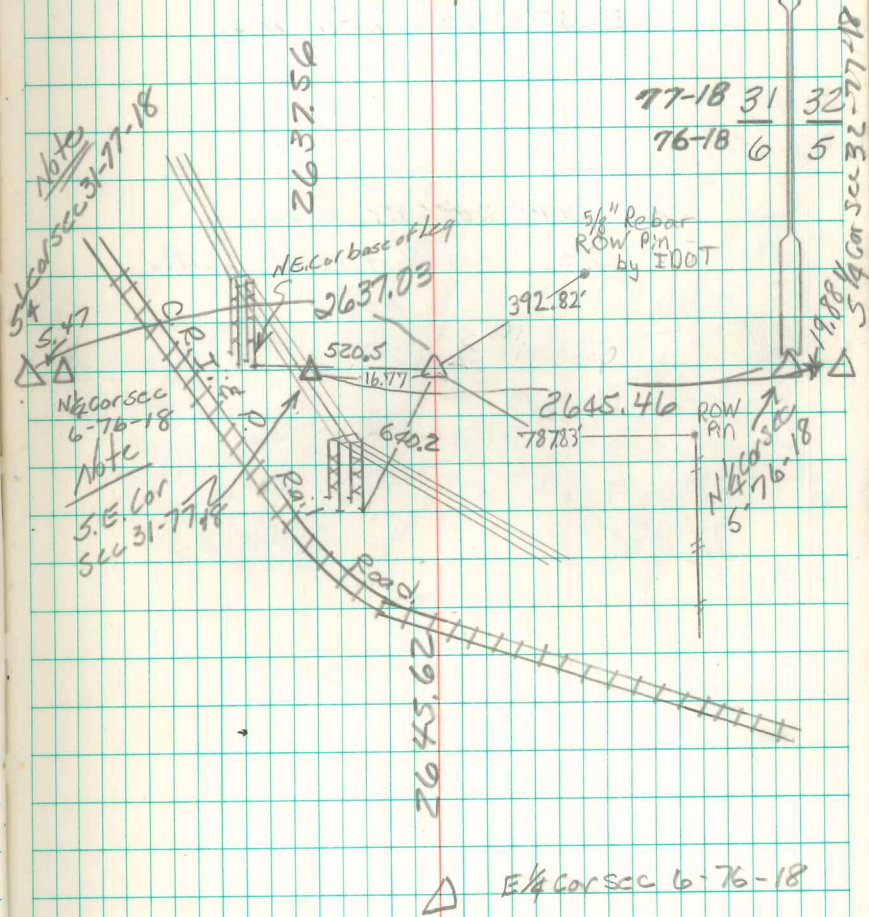

Found Limestone 24"x12"x8" over
1-2 1/2" Tile in center of Bean Patch

set C.M. over Tile Placed stone
on North side C.M.

N.E. Cor sec 6-76-18

56

Set 9-19-40 Thomas.

Notes: Kennedy-Wignall, Burrus

E Shore Note 31

E 1/4 Cor sec 77-18

Found Lime Rock 16"x8"x2"
over 1-3" Δ Tile

Set C.M. over Top 1-3" Δ Tile
" Lime Rock on Top C.M.

10/18/99 - Fnd. WPA C.M. 15" Deep

S.E. Cor 31-77-18

Set 2-11-41

Notes: Kennedy

Party - Wells, Burrus, Hewitt & Crozier

Δ E 1/4 Cor Sec 31-77-18