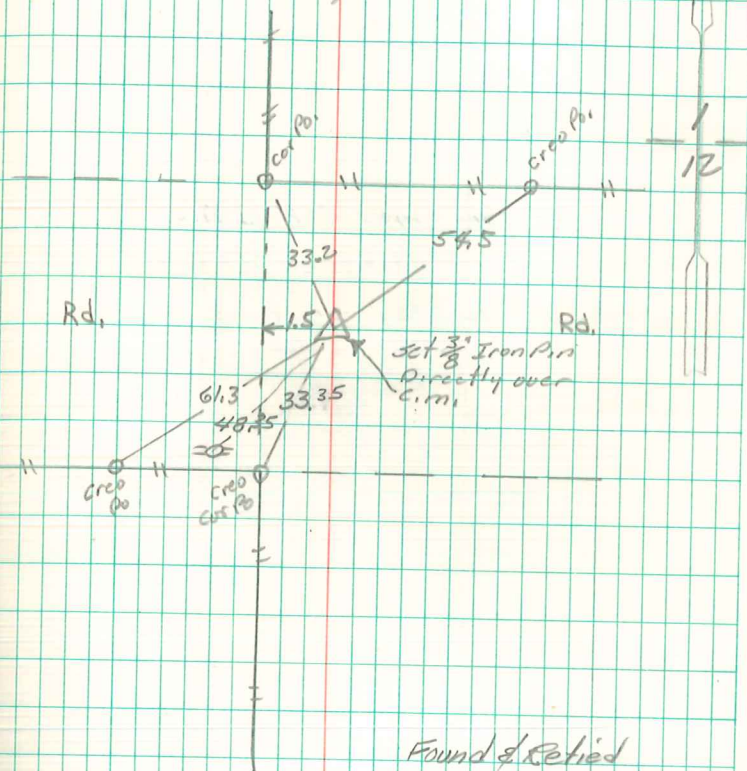

Found stake in mound where
we set c.m.

set c.m. over 1-2" round tile
Put stake on North side c.m.

c.m. was 12" under surface

N $\frac{1}{4}$ Cor 12-77-19

Set- 7-1-41

Notes- Kennedy

Party- Shore, Luther

Found & Retied
12/30/96 Abie Davis