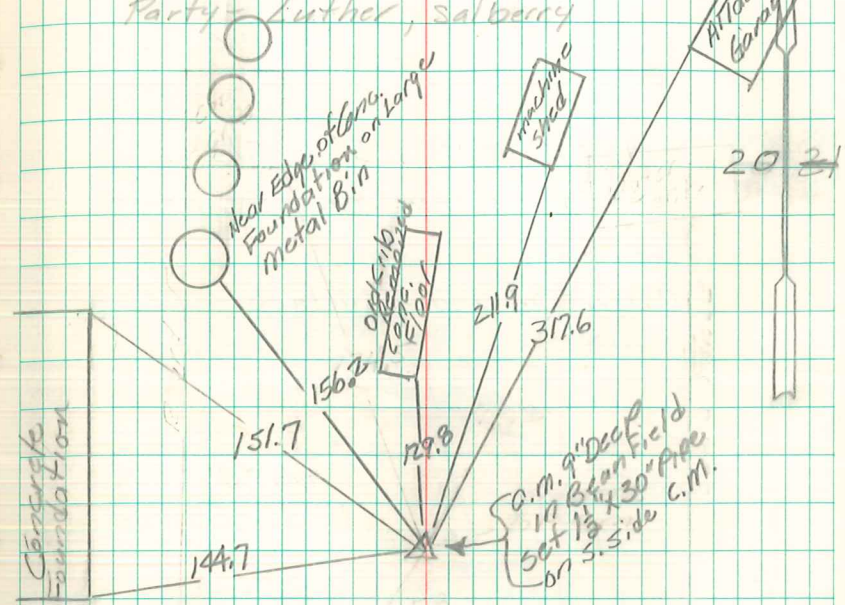

Found Brown sandstone 10"x8"x4"
stone 24" under surface

set c.m. over stone
" stone top c.m.

c.m. 14" under ground.

E 1/4 cor 20-77-19

set 4-6-41

Notes - Kennedy
Party - Luther, salberry

Retied By Garden
Mugterent
Labrence