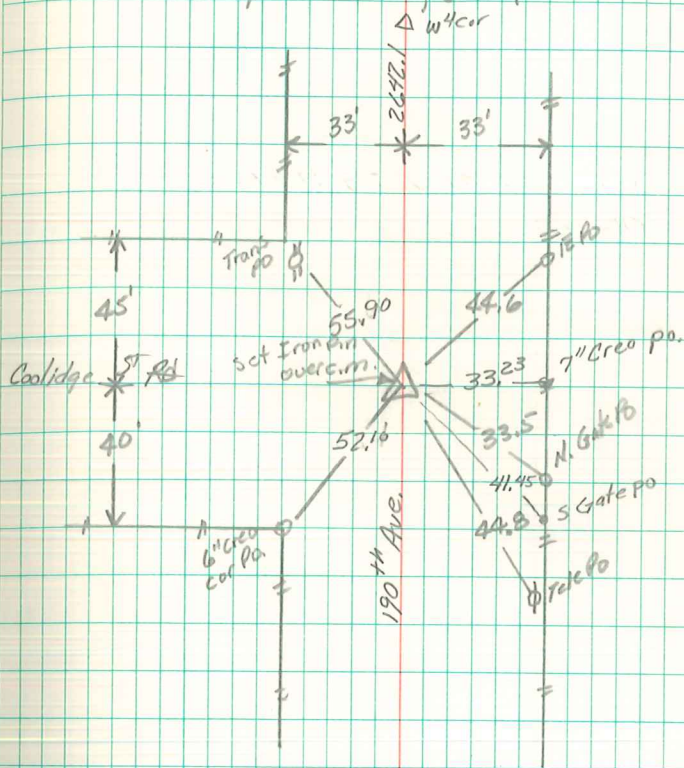

Found sandstone 10"x6"x6" over
2-2" round tile

Set c.m. over tile & stone on North
side c.m.

N.E. Cor 24-77-19

Set-11-7-39

Notes- Kennedy

Party = Frazier, Sharp

Retied 1/17/02
Abie Davis