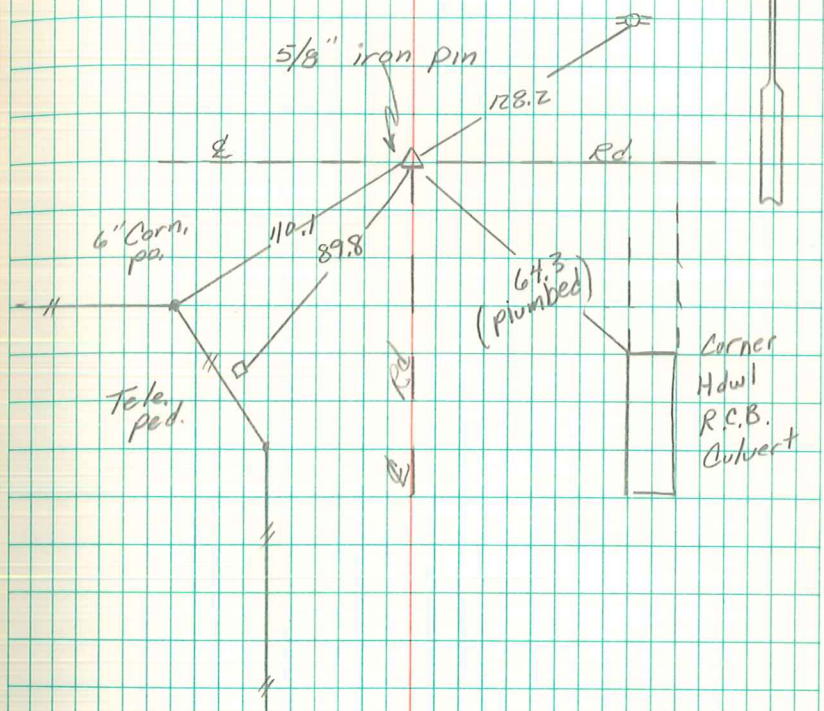

E<sup>4</sup> Corner NE<sup>4</sup>  
Sec 30, - 77-19

5/21/76  
Abie Davis