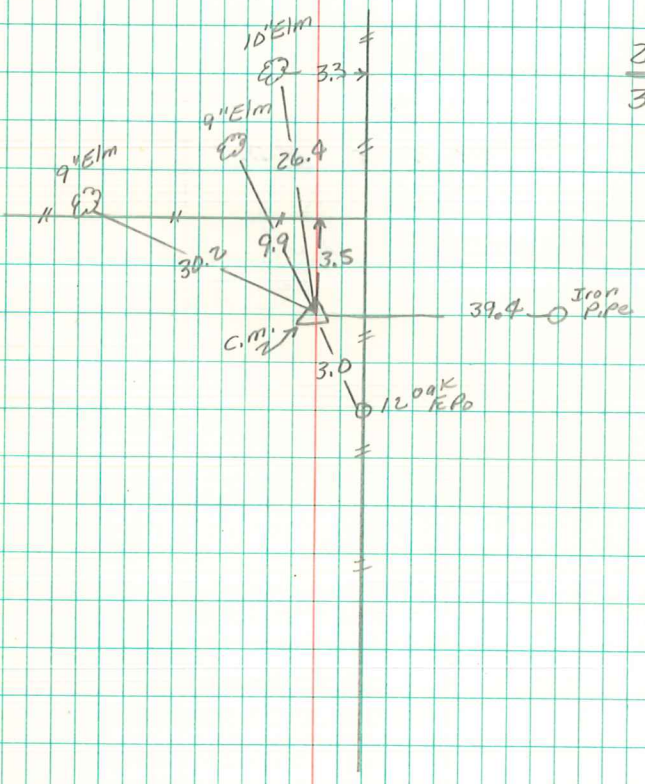

Found lime Rock 14"x8"x3"
over 2-3" Tile

Set cm. over 3" Tile

NE. Cor 32-77-19
Set - - - 39
Notes - Kennedy

29	28
32	33